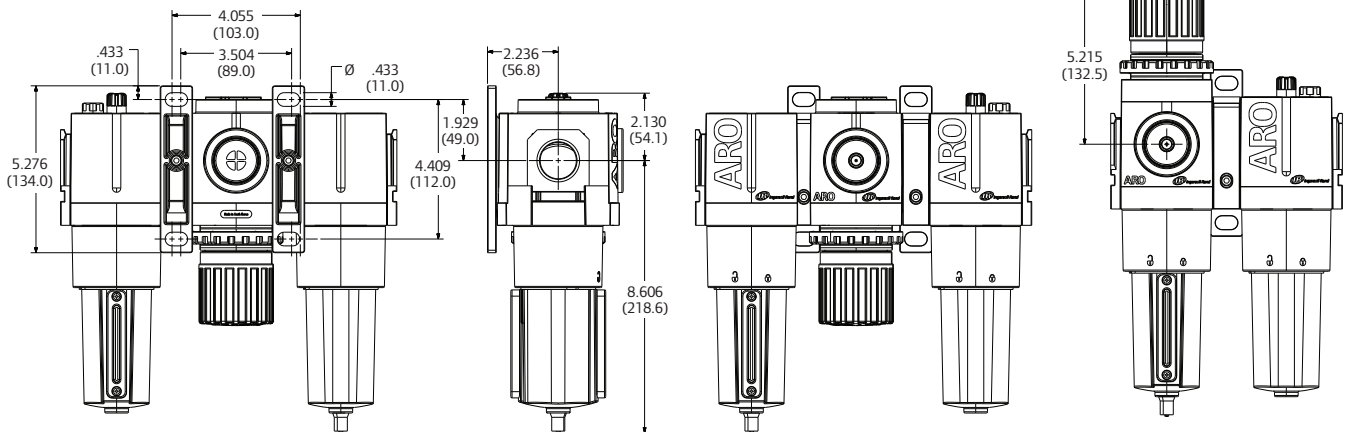

3000 Series combinations

3/4" and 1" Ports

Technical data	
	METAL / METAL W/ SIGHT GLASS
Max inlet pressure (psi)	250
Temperature range (F)	23 - 175
Spring range options (psi)	0 - 200
Filter element	5 micron
Filter bowl cap — manual drain (oz)	5.3
Filter bowl cap — auto drain (oz)	5.9
Lubricator bowl capacity (oz)	3.2
Gauge port	1/8"
Flow capacity — 3/4" - 2 unit*	201 scfm
Flow capacity — 1" - 2 unit*	208 scfm
Flow capacity — 3/4" - 3 unit*	199 scfm
Flow capacity — 1" - 3 unit*	215 scfm

*Inlet pressure 100 psi (6.9 bar), 90 psi set (6.2 bar), with 33 psi drop (2.3 bar)

Photos shown with optional panel nut. If required, order 104419 panel nut separately.

3000 Series