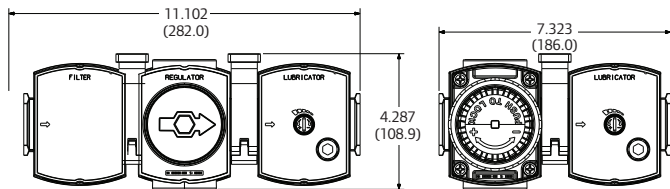

3000 Series combinations

3/4" and 1" Ports

Technical data	
	METAL / METAL W/ SIGHT GLASS
Max inlet pressure (psi)	250
Temperature range (F)	23 - 175
Spring range options (psi)	0 - 200
Filter element	5 micron
Filter bowl cap — manual drain (oz)	5.3
Filter bowl cap — auto drain (oz)	5.9
Lubricator bowl capacity (oz)	3.2
Gauge port	1/8"
Flow capacity — 3/4" - 2 unit*	201 scfm
Flow capacity — 1" - 2 unit*	208 scfm
Flow capacity — 3/4" - 3 unit*	199 scfm
Flow capacity — 1" - 3 unit*	215 scfm

*Inlet pressure 100 psi (6.9 bar), 90 psi set (6.2 bar), with 33 psi drop (2.3 bar)

Photos shown with optional panel nut. If required, order 104419 panel nut separately.

3000 Series